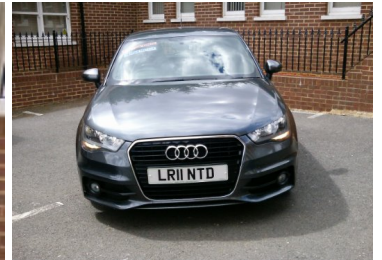

# Mark Wittey Cars

2011(11) Audi A1 1.2 TFSI S Line 3dr

£8,995

**Engine:** Petrol  
**Body:** Hatchback  
**Gearbox:** Manual  
**Capacity:** 1197cc  
**Colour:** Grey  
**Mileage:** 56,800  
**CO<sup>2</sup>:** 118g/km  
**MPG:** 55.4mpg  
**Top Speed:** 112mph  
**BHP:** 84bhp  
**Insurance Grp:** 9E

**Mark Wittey Cars**  
 2 Kings Road  
 Chingford  
 London, E4 7EY

17" ALLOYS

POWER STEERING  
 VOICE CONTROL SYSTEM  
 BODY COLOUR DOOR MIRRORS WITH INTEGRAL INDICATORS

ELECTRIC FRONT WINDOWS  
 HEAT INSULATING GLASS  
 REAR WIPER  
 S LINE BODY STYLING